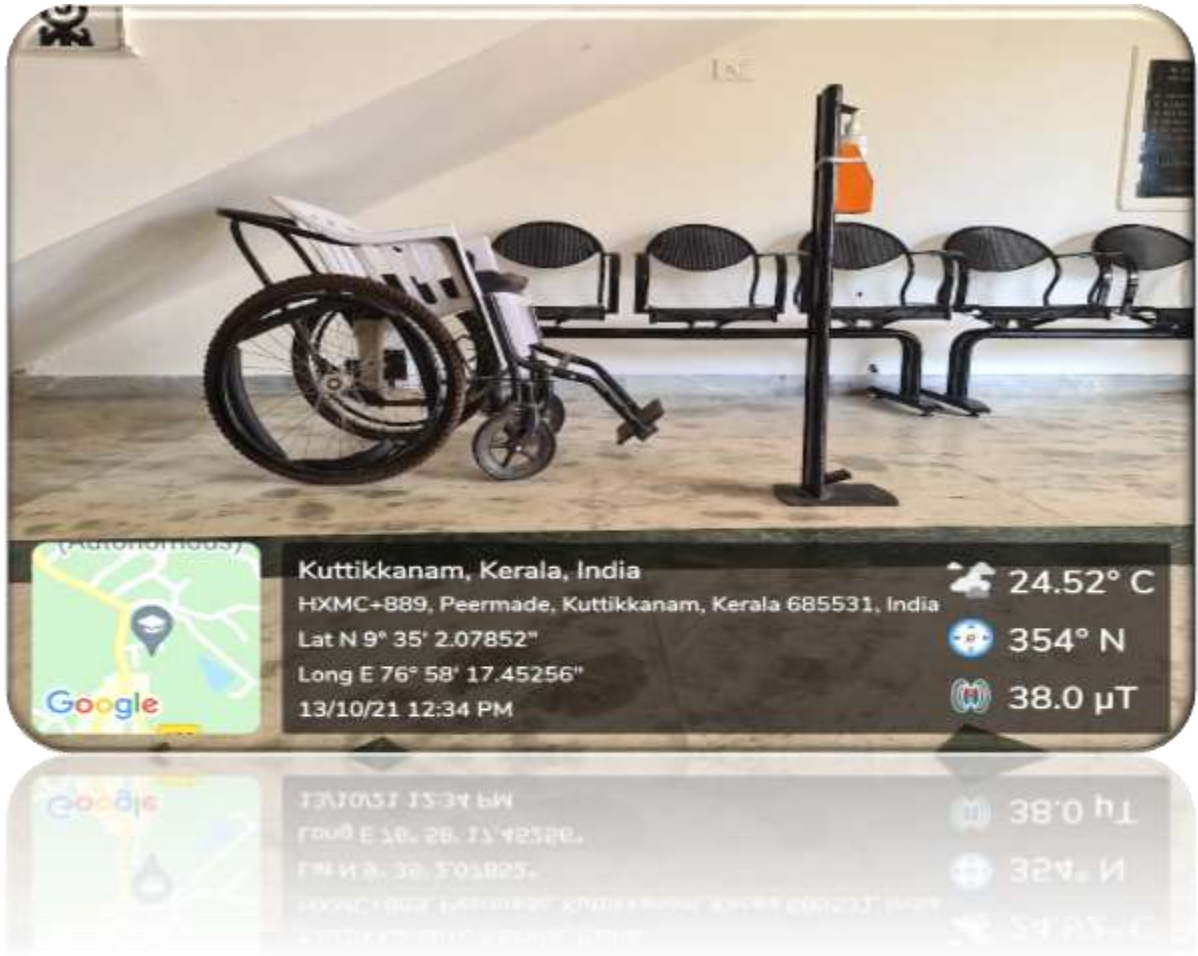

MARIAN COLLEGE KUTTIKANAM
(AUTONOMOUS)

DIVYANGJAN FRIENDLY FACILITIES

Submitted to

THE NATIONAL ASSESSMENT AND ACCREDITATION COUNCIL (NAAC)
FOURTH CYCLE OF ASSESSMENT

Ramps and Lift facility

The ramps are built through the campus where uneven floor levels or kerbs are present to provide convenience and prevent tripping accidents. The college authorities are sensitive towards the differently abled students and have provided lift facility and help these students in minimizing their difficulties. The main entrances and exits are clearly identifiable, easily accessible and can accommodate wheelchair users. Steps and ramps have hand railings and the entrance permitting access to a conveniently located lift.

Lift Facility - New Academic Block

Lift Facility - Management Block

Service of Wheelchair is available at the entrance of the administrative block

Service of wheel chair in the Main block

Wheelchair Friendly Pathway to Marian Institute of Management

Assistive technology and facilities for persons with disabilities (Divyangjan) accessible website, screen-reading software, mechanized equipment

- **Kibo XS - installed in the Marian library**

Kibo XS is considered as India's first multilingual Scanning and Reading device that connects seamlessly to any computer to listen the printed and handwritten content across 60 Global languages including 13 Indian Languages (English, Hindi, Malayalam, Punjabi, Gujarati, Marathi, Sanskrit, Kannada, Tamil, Telugu, Bengali, Assamese and Urdu) in real-time

Long E 76° 58' 20.42076"

29/07/21 09:44 AM

 20.79° C

 307° NW

 40.0 μ T

Disabled-friendly washroom which can accommodate Wheelchair users