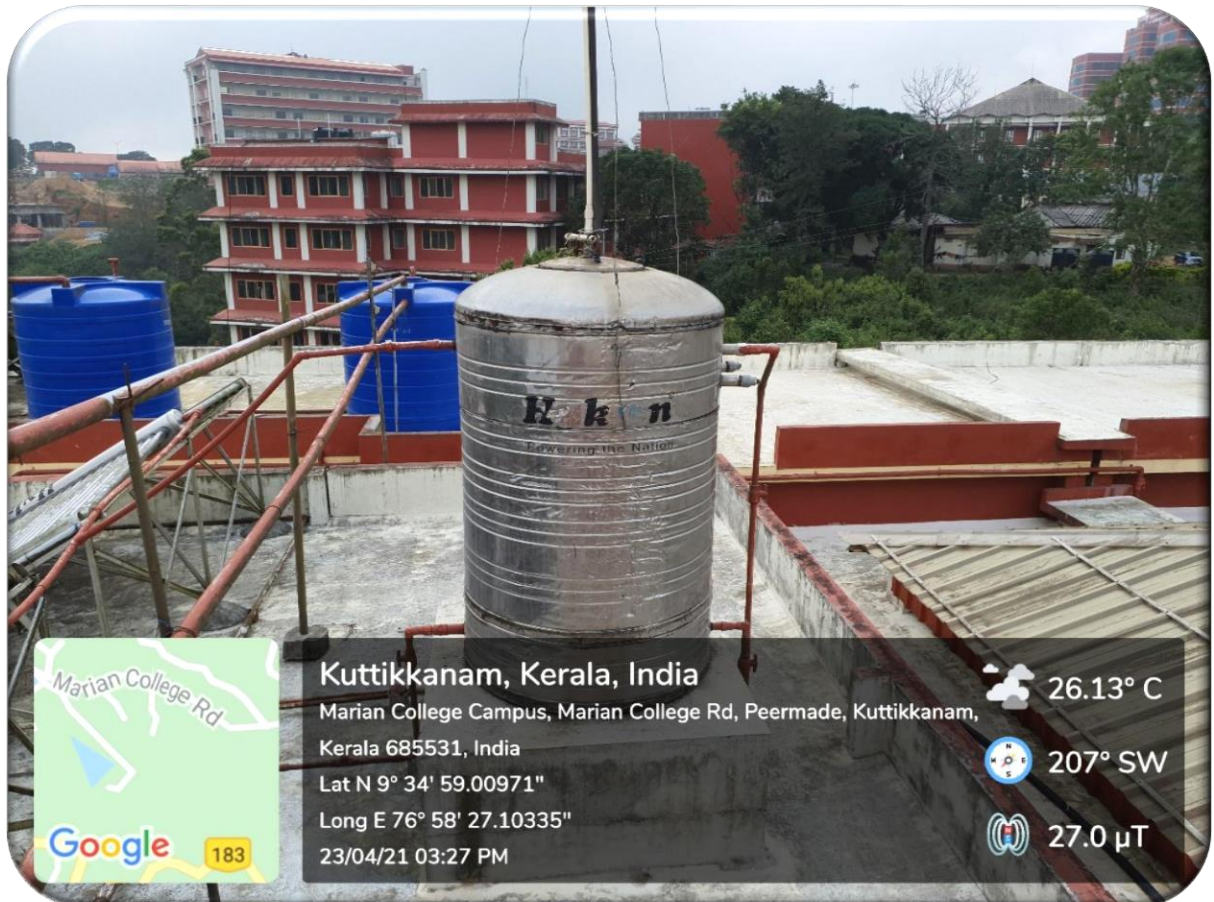

Mini snack bar in Maryknoll Hostel

Laundry unit at Maryknoll hostel

Marian Laundry unit

Marian Laundry unit

Well-equipped high-tech gym is provided with a trained instructor for maintaining physical fitness of students.