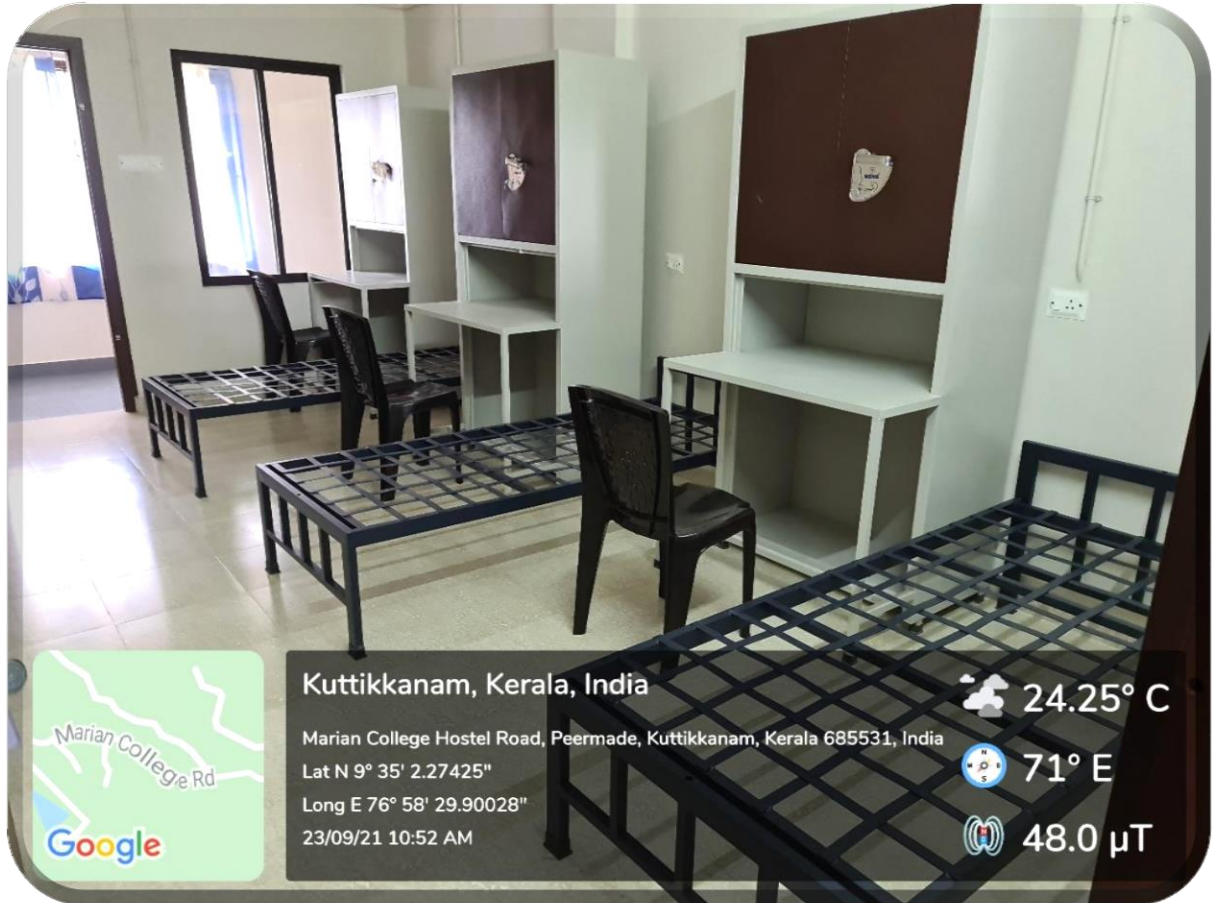

MARIAN COLLEGE KUTTIKANAM
(AUTONOMOUS)

Marian Hostels

Submitted to
THE NATIONAL ASSESSMENT AND ACCREDITATION COUNCIL (NAAC)
FOURTH CYCLE OF ASSESSMENT

Marian offers residential facilities to its students and staff. There are two hostels for boys and six hostels for girls which offer absolute security, comfortable accommodation and tasty food for students at a reasonable rate. Both hostels are situated amidst a glistening panoramic view rich with greenery. Both hostels are under the supervision of Reverend fathers and nuns. The kitchen is spacious and has modern facilities which helps in serving delicious healthy and nutritious food. The hostel has a laundry unit to facilitate students. There is a mini snack bar in the hostel which caters to the student needs. Other facilities within the hostel include Gym, badminton court, shuttle court, prayer hall, reading room, 24hour Wi-Fi etc. The college laundry service is equipped with state-of-the-art imported machinery such as industrial washing machine, industrial dryer and industrial ironing machine. Separate laundry bags are provided to the students for organizing the clothes without confusion. The laundry facility is available to students at a nominal fee.

☁️ 24.25° C

🌐 307° NW

📶 34.0 μ T

Spacious dining hall in Hostel

Room facilities at SH Hostel

Sancta Maria Hostel for girls

Laundry unit at Sancta Maria Hostel

Water Heater at Sancta Maria Hostel