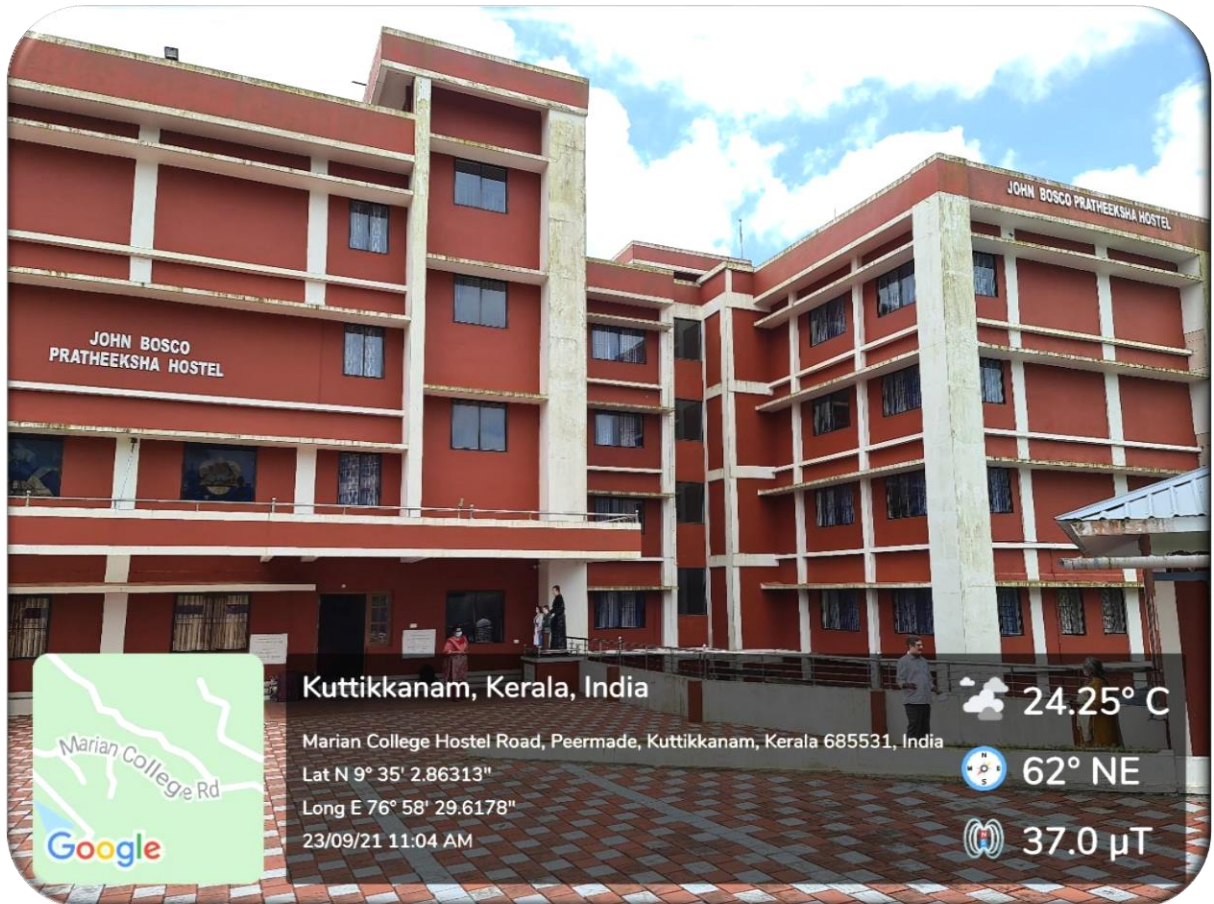

Pratheeksha Hostel for Girls