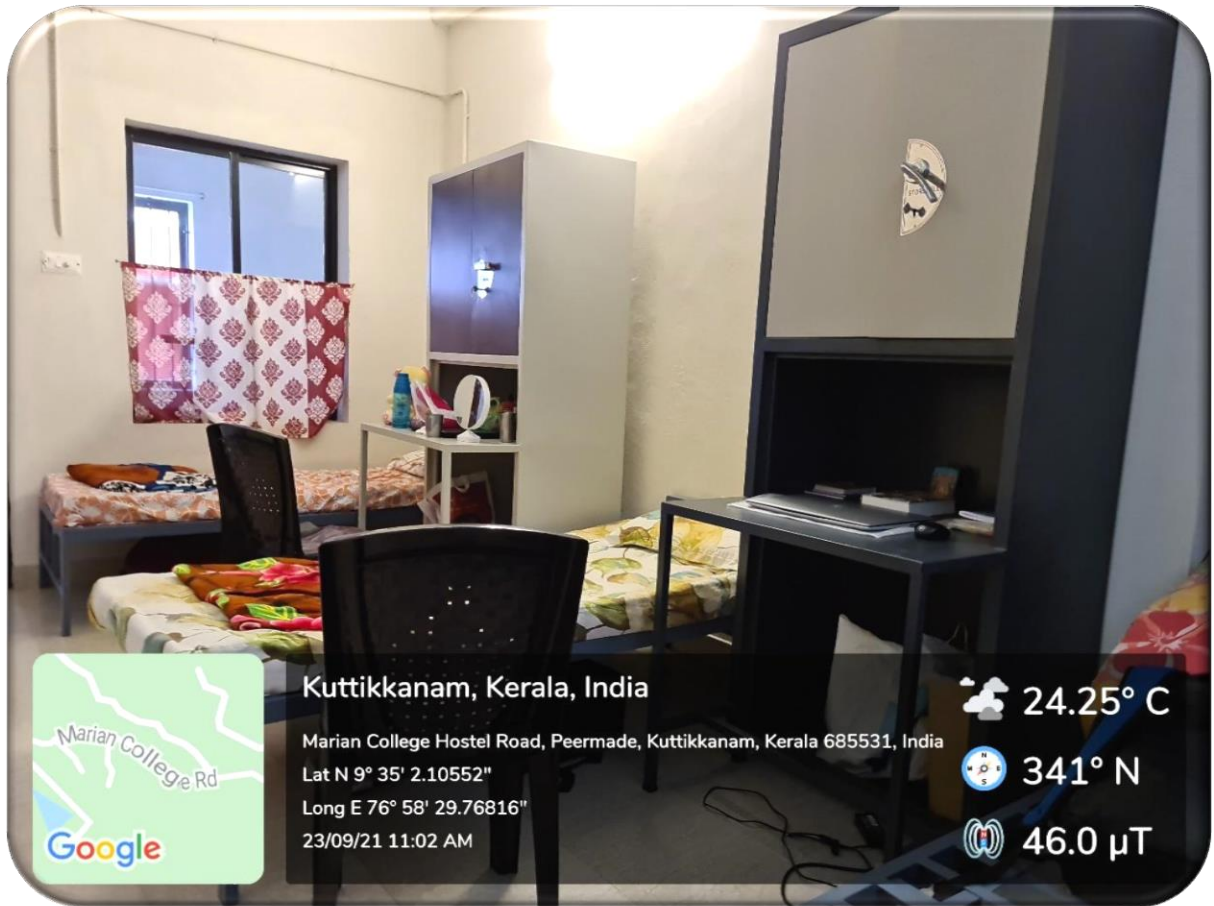

Drinking water facility at hostel

Amala Hostel

Pratheeksha Hostel for Girls

Generator room near Hostel

Hostel room facilities for Girls

Kuttikkanam, Kerala, India

Marian College Hostel Road, Peermade, Kuttikkanam, Kerala 685531, India
Lat N 9° 35' 2.36472"
Long E 76° 58' 29.89704"
23/09/21 10:59 AM

☁️ 24.25° C

🌐 307° NW

📶 34.0 μ T

Spacious dining hall in Hostel

Room facilities at SH Hostel

Sancta Maria Hostel for girls

Laundry unit at Sancta Maria Hostel

Water Heater at Sancta Maria Hostel