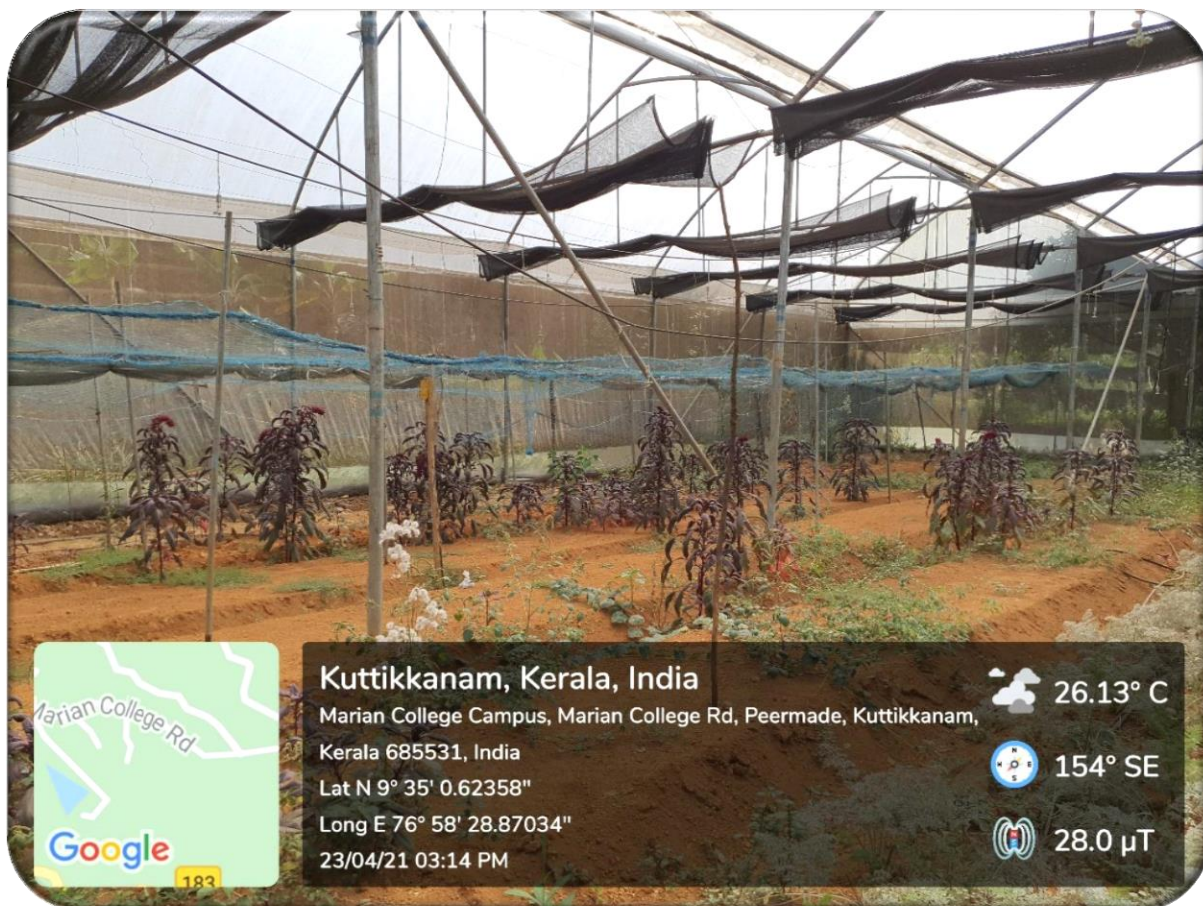

Roof top solar system in hostels contributes towards the environment.

Vegetable Garden at SH Hostel

Growing crops and vegetables in Greenhouse

Generator room near the hostel

Solar energy utilized in hostels