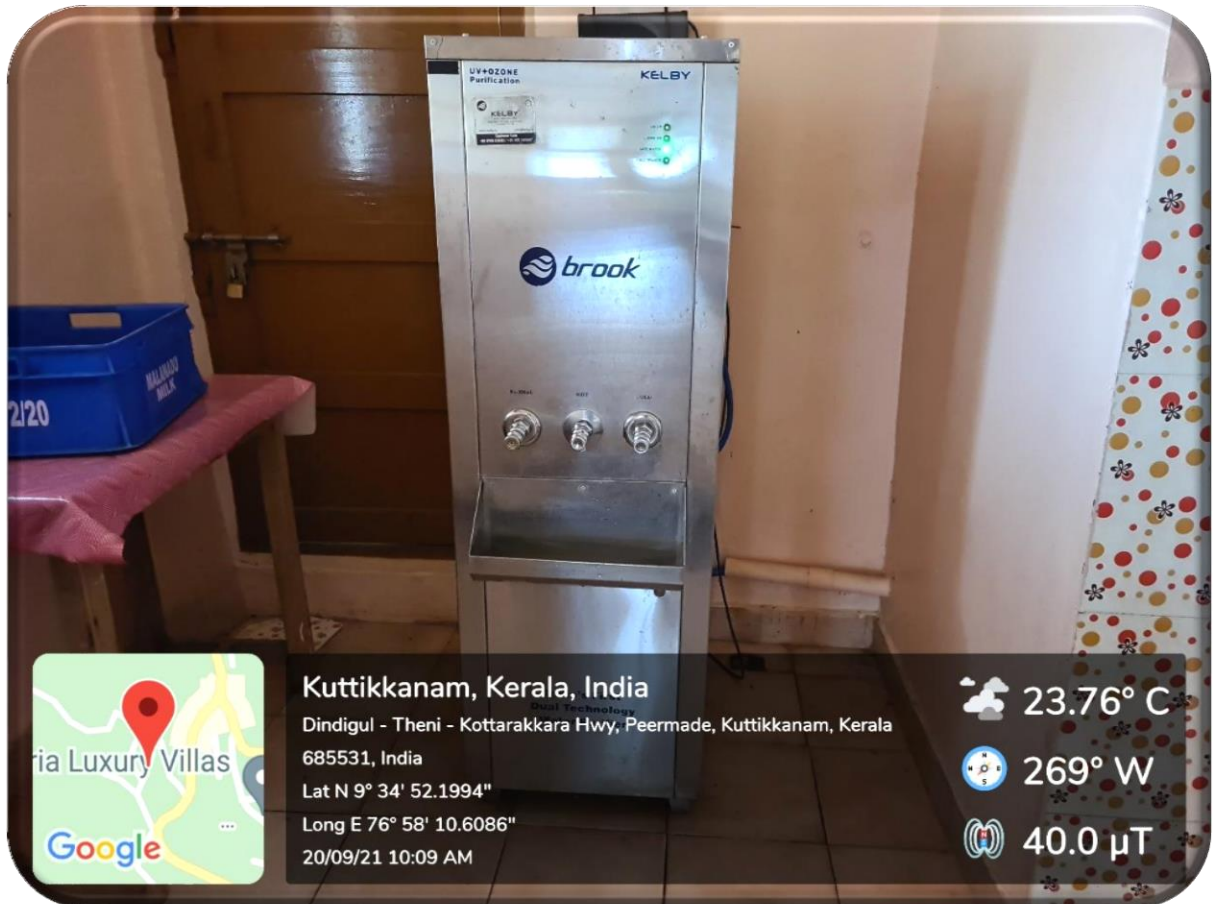

MARIAN COLLEGE KUTTIKANAM
(AUTONOMOUS)

Marian Hostels

Submitted to
THE NATIONAL ASSESSMENT AND ACCREDITATION COUNCIL (NAAC)
FOURTH CYCLE OF ASSESSMENT

Marian offers residential facilities to its students and staff. There are two hostels for boys and six hostels for girls which offer absolute security, comfortable accommodation and tasty food for students at a reasonable rate. Both hostels are situated amidst a glistening panoramic view rich with greenery. Both hostels are under the supervision of Reverend fathers and nuns. The kitchen is spacious and has modern facilities which helps in serving delicious healthy and nutritious food. The hostel has a laundry unit to facilitate students. There is a mini snack bar in the hostel which caters to the student needs. Other facilities within the hostel include Gym, badminton court, shuttle court, prayer hall, reading room, 24hour Wi-Fi etc. The college laundry service is equipped with state-of-the-art imported machinery such as industrial washing machine, industrial dryer and industrial ironing machine. Separate laundry bags are provided to the students for organizing the clothes without confusion. The laundry facility is available to students at a nominal fee.

Mini snack bar in Maryknoll Hostel

Laundry unit at Maryknoll hostel

Marian Laundry unit

Marian Laundry unit

Well-equipped high-tech gym is provided with a trained instructor for maintaining physical fitness of students.

Marian Hostel for girls

Open air Amphitheatre for entertainment, performance and sports

SH Hostel for Girls

Amala Hostel

Kuttikkanam, Kerala, India

Dindigul - Theni - Kottarakkara Hwy, Peermade, Kuttikkanam, Kerala