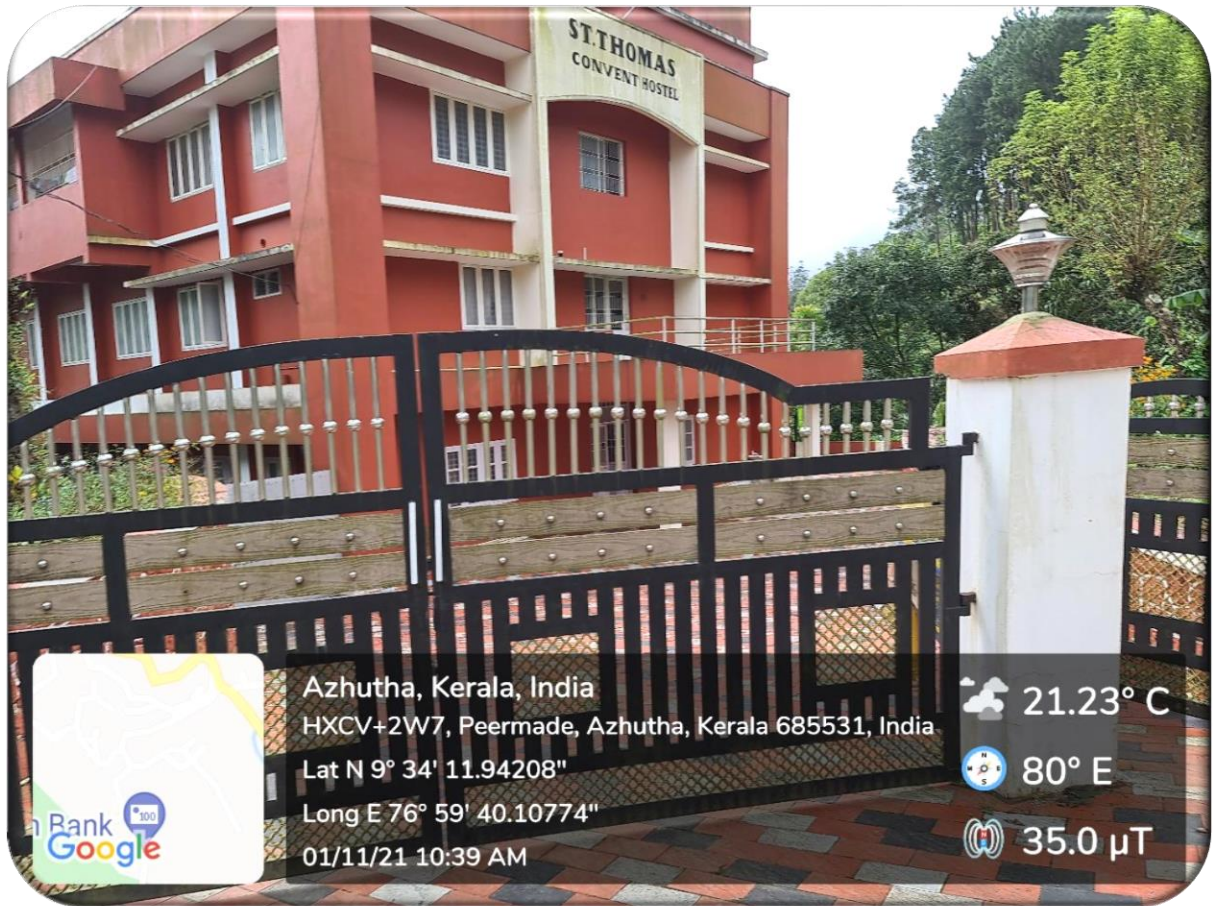

MARIAN COLLEGE KUTTIKANAM
(AUTONOMOUS)

Marian Hostels

Submitted to
THE NATIONAL ASSESSMENT AND ACCREDITATION COUNCIL (NAAC)
FOURTH CYCLE OF ASSESSMENT

Marian offers residential facilities to its students and staff. There are two hostels for boys and six hostels for girls which offer absolute security, comfortable accommodation and tasty food for students at a reasonable rate. Both hostels are situated amidst a glistening panoramic view rich with greenery. Both hostels are under the supervision of Reverend fathers and nuns. The kitchen is spacious and has modern facilities which helps in serving delicious healthy and nutritious food. The hostel has a laundry unit to facilitate students. There is a mini snack bar in the hostel which caters to the student needs. Other facilities within the hostel include Gym, badminton court, shuttle court, prayer hall, reading room, 24hour Wi-Fi etc. The college laundry service is equipped with state-of-the-art imported machinery such as industrial washing machine, industrial dryer and industrial ironing machine. Separate laundry bags are provided to the students for organizing the clothes without confusion. The laundry facility is available to students at a nominal fee.

☁️ 20.81. C

Chapel at Sancta Maria Hostel

Kitchen unit at St Thomas Hostel, Peermade

Reading room at St Thomas hostel

St Thomas Convent Hostel for Girls