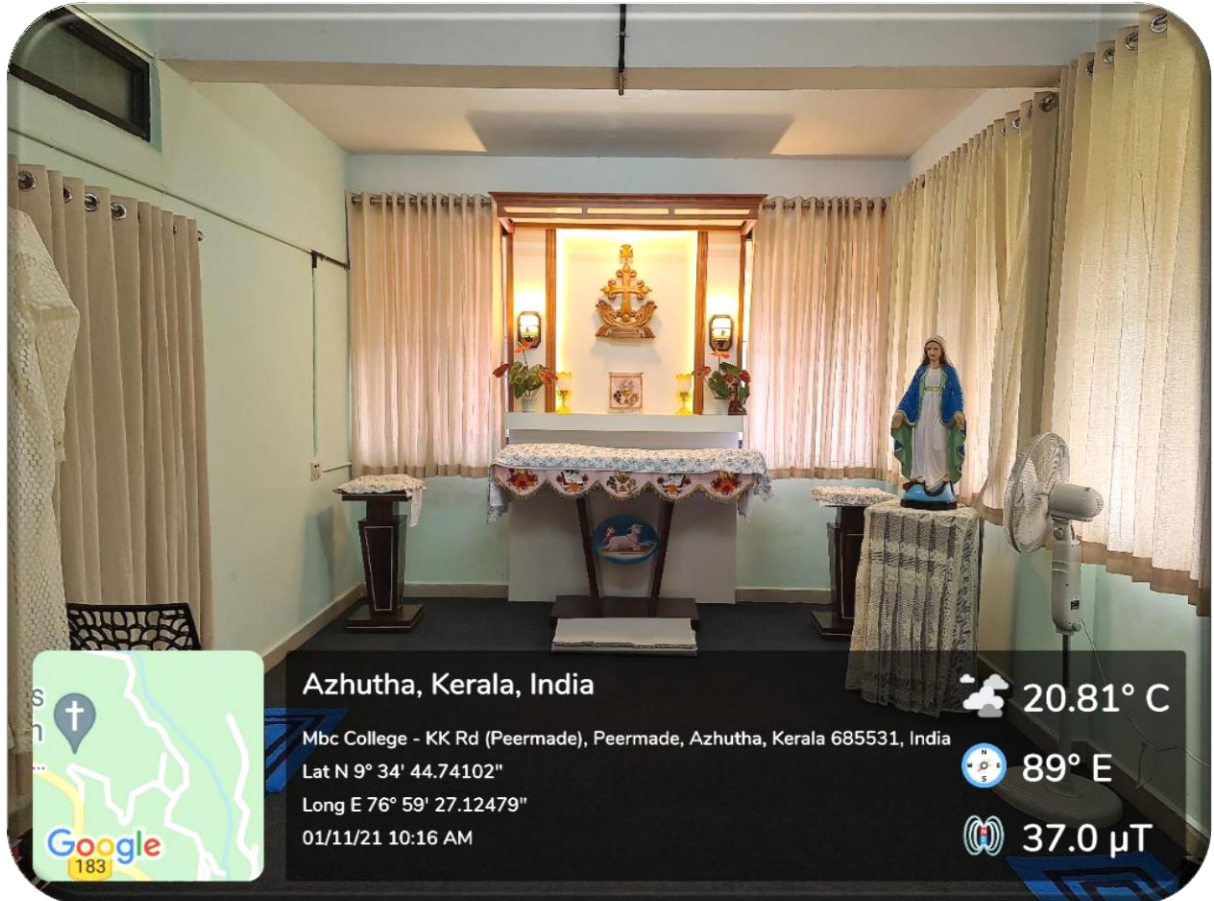

Azhutha, Kerala, India

Mbc College - KK Rd (Peermade), Peermade, Azhutha, Kerala 685531, India

Lat N 9° 34' 44.74102"

Long E 76° 59' 27.12479"

01/11/21 10:16 AM

☁️ 20.81° C

🌐 89° E

📶 37.0 μT