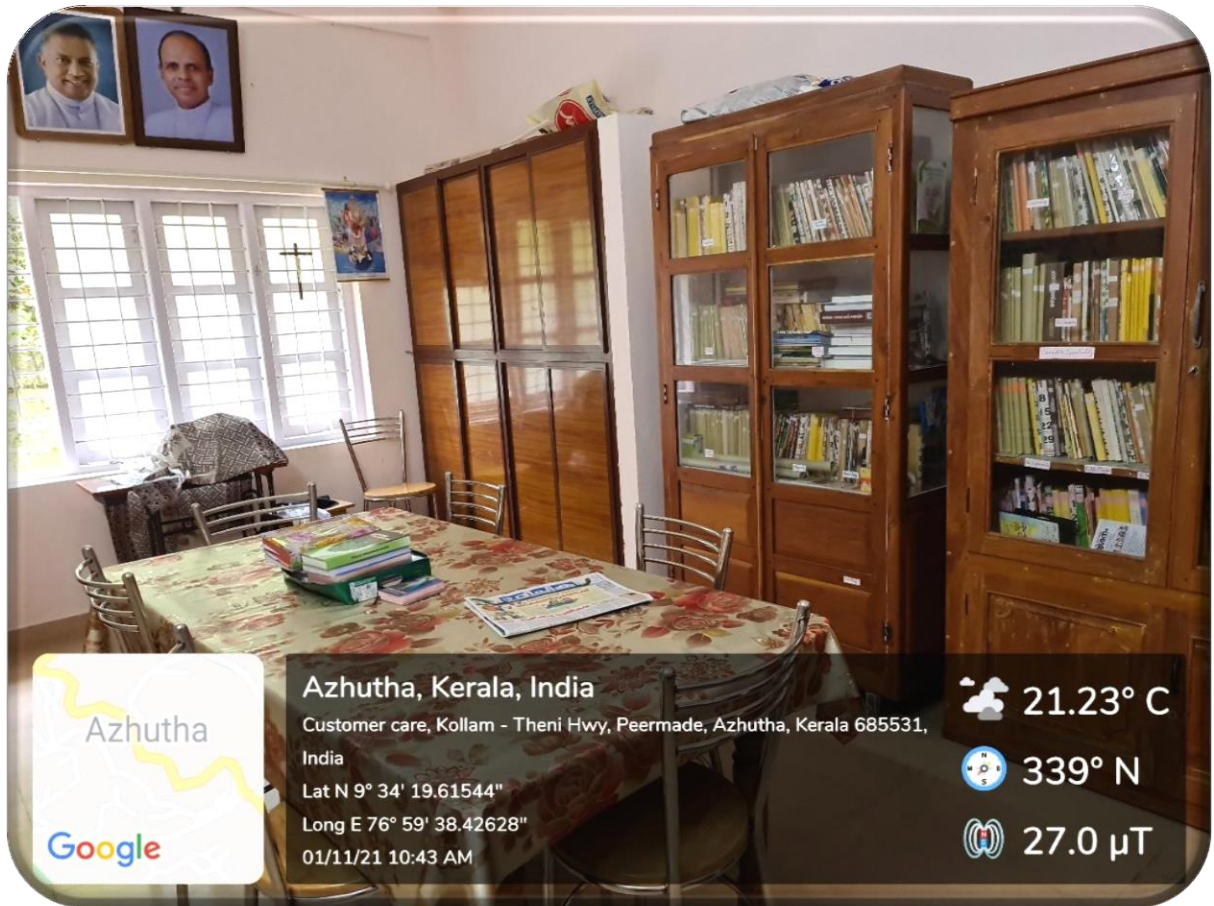

MARIAN COLLEGE KUTTIKANAM
(AUTONOMOUS)

Marian Hostels

Submitted to
THE NATIONAL ASSESSMENT AND ACCREDITATION COUNCIL (NAAC)
FOURTH CYCLE OF ASSESSMENT

Marian offers residential facilities to its students and staff. There are two hostels for boys and six hostels for girls which offer absolute security, comfortable accommodation and tasty food for students at a reasonable rate. Both hostels are situated amidst a glistening panoramic view rich with greenery. Both hostels are under the supervision of Reverend fathers and nuns. The kitchen is spacious and has modern facilities which helps in serving delicious healthy and nutritious food. The hostel has a laundry unit to facilitate students. There is a mini snack bar in the hostel which caters to the student needs. Other facilities within the hostel include Gym, badminton court, shuttle court, prayer hall, reading room, 24hour Wi-Fi etc. The college laundry service is equipped with state-of-the-art imported machinery such as industrial washing machine, industrial dryer and industrial ironing machine. Separate laundry bags are provided to the students for organizing the clothes without confusion. The laundry facility is available to students at a nominal fee.

☁️ 20.81. C

Chapel at Sancta Maria Hostel

Kitchen unit at St Thomas Hostel, Peermade

Reading room at St Thomas hostel

St Thomas Convent Hostel for Girls