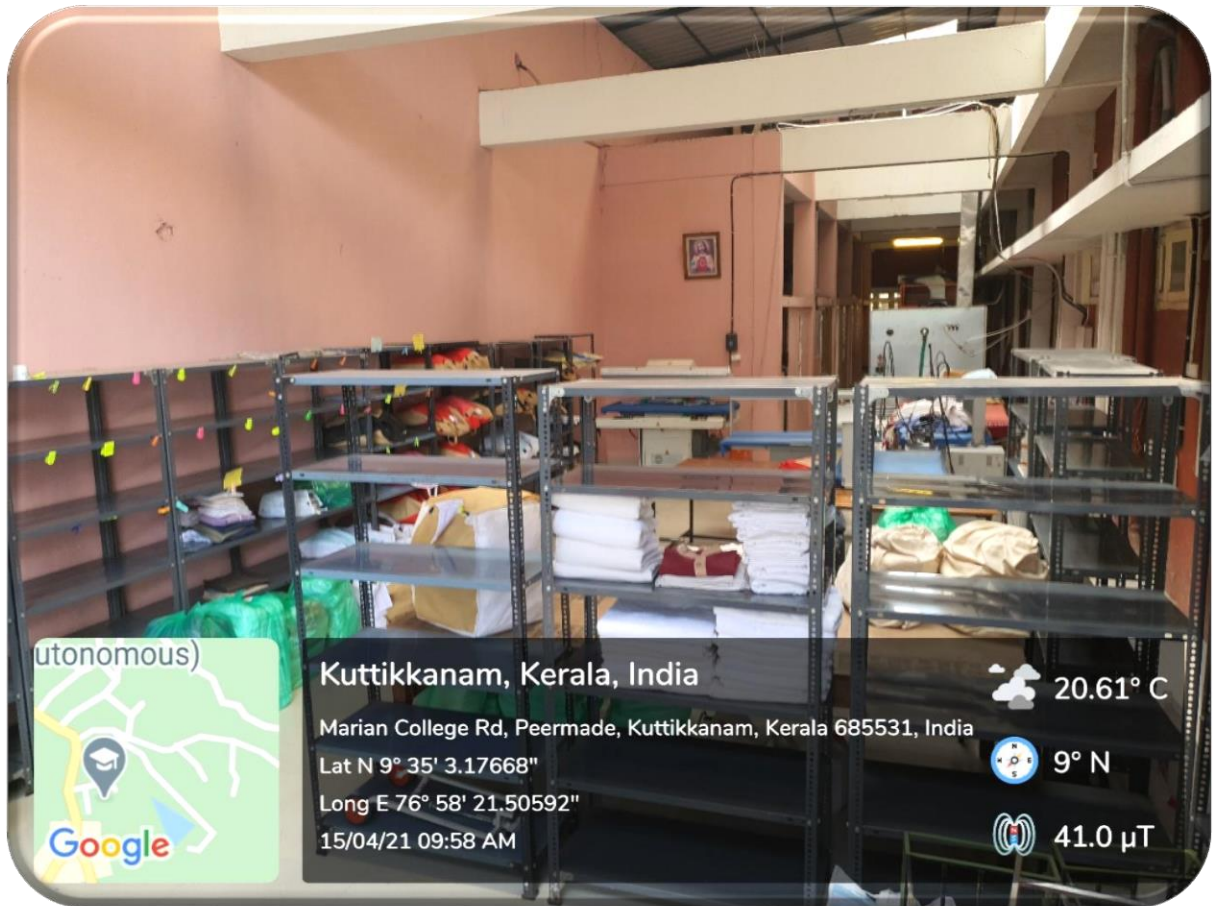

MARIAN COLLEGE KUTTIKANAM
(AUTONOMOUS)

Marian Hostels

Submitted to
THE NATIONAL ASSESSMENT AND ACCREDITATION COUNCIL (NAAC)
FOURTH CYCLE OF ASSESSMENT

Marian offers residential facilities to its students and staff. There are two hostels for boys and six hostels for girls which offer absolute security, comfortable accommodation and tasty food for students at a reasonable rate. Both hostels are situated amidst a glistening panoramic view rich with greenery. Both hostels are under the supervision of Reverend fathers and nuns. The kitchen is spacious and has modern facilities which helps in serving delicious healthy and nutritious food. The hostel has a laundry unit to facilitate students. There is a mini snack bar in the hostel which caters to the student needs. Other facilities within the hostel include Gym, badminton court, shuttle court, prayer hall, reading room, 24hour Wi-Fi etc. The college laundry service is equipped with state-of-the-art imported machinery such as industrial washing machine, industrial dryer and industrial ironing machine. Separate laundry bags are provided to the students for organizing the clothes without confusion. The laundry facility is available to students at a nominal fee.

Pathway to Maryknoll hostel

Mayknoll Hostel

Hostel premises

Well maintained dining hall with tables and chairs kept neat and clean. The dining area is open for three meals a day, Breakfast, Lunch and Dinner.

Mini snack bar in Maryknoll Hostel

Laundry unit at Maryknoll hostel

Marian Laundry unit

Marian Laundry unit

Well-equipped high-tech gym is provided with a trained instructor for maintaining physical fitness of students.