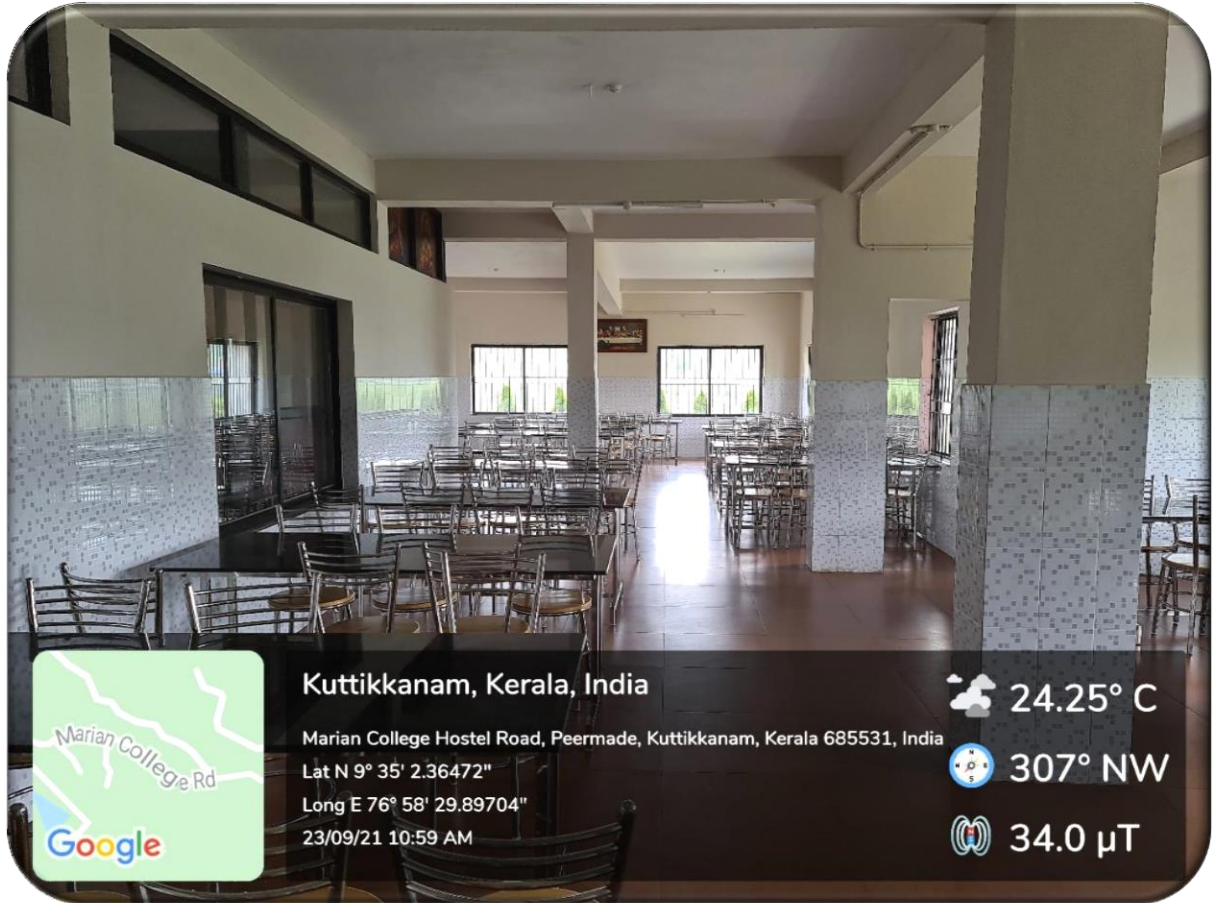

MARIAN COLLEGE KUTTIKANAM
(AUTONOMOUS)

Marian Hostels

Submitted to
THE NATIONAL ASSESSMENT AND ACCREDITATION COUNCIL (NAAC)
FOURTH CYCLE OF ASSESSMENT

Marian offers residential facilities to its students and staff. There are two hostels for boys and six hostels for girls which offer absolute security, comfortable accommodation and tasty food for students at a reasonable rate. Both hostels are situated amidst a glistening panoramic view rich with greenery. Both hostels are under the supervision of Reverend fathers and nuns. The kitchen is spacious and has modern facilities which helps in serving delicious healthy and nutritious food. The hostel has a laundry unit to facilitate students. There is a mini snack bar in the hostel which caters to the student needs. Other facilities within the hostel include Gym, badminton court, shuttle court, prayer hall, reading room, 24hour Wi-Fi etc. The college laundry service is equipped with state-of-the-art imported machinery such as industrial washing machine, industrial dryer and industrial ironing machine. Separate laundry bags are provided to the students for organizing the clothes without confusion. The laundry facility is available to students at a nominal fee.

Drinking water facility at hostel

Amala Hostel

Pratheeksha Hostel for Girls

Generator room near Hostel

Hostel room facilities for Girls

Kuttikkanam, Kerala, India

Marian College Hostel Road, Peermade, Kuttikkanam, Kerala 685531, India
Lat N 9° 35' 2.36472"
Long E 76° 58' 29.89704"
23/09/21 10:59 AM

☁️ 24.25° C

🌐 307° NW

📶 34.0 μ T

Spacious dining hall in Hostel

Room facilities at SH Hostel

Sancta Maria Hostel for girls

Laundry unit at Sancta Maria Hostel

Water Heater at Sancta Maria Hostel