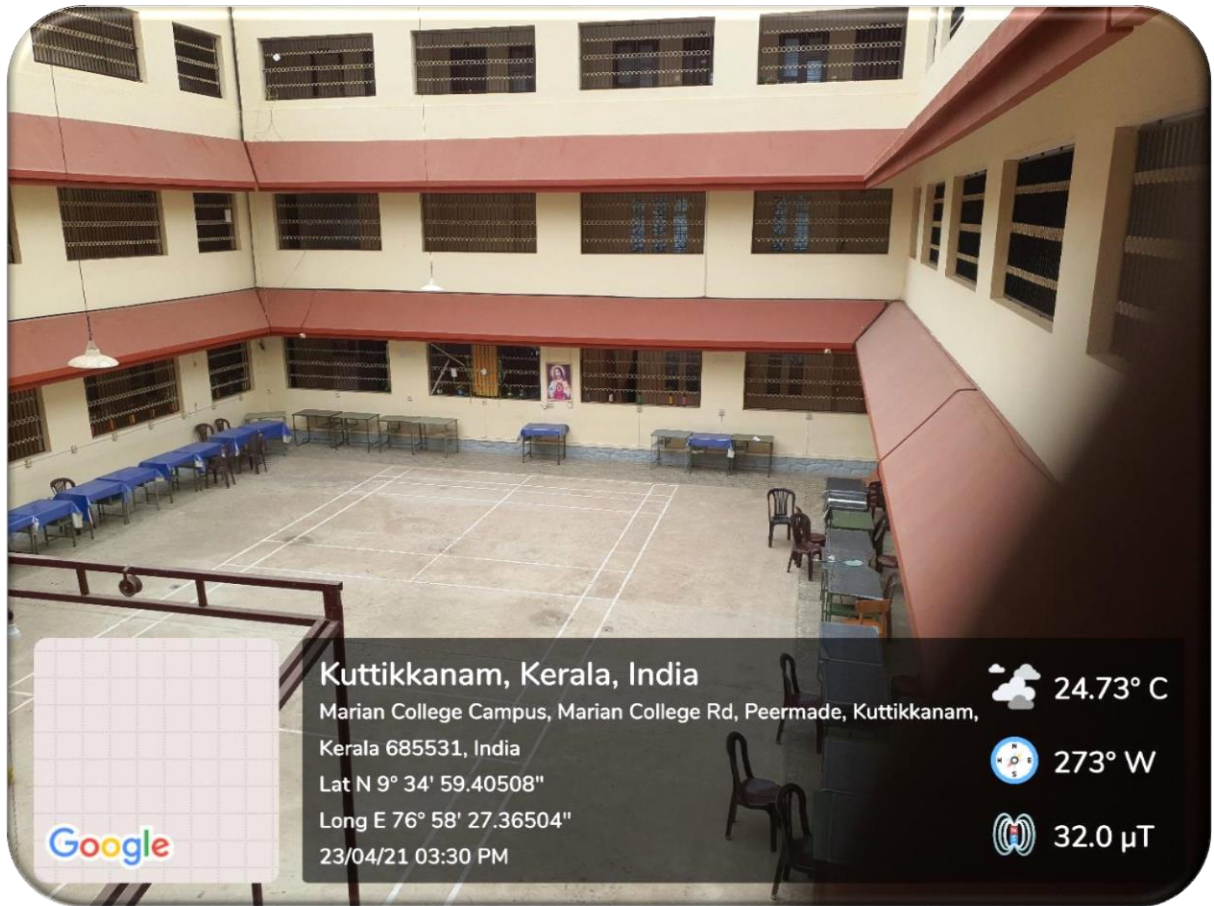

Open air Amphitheatre for entertainment, performance and sports