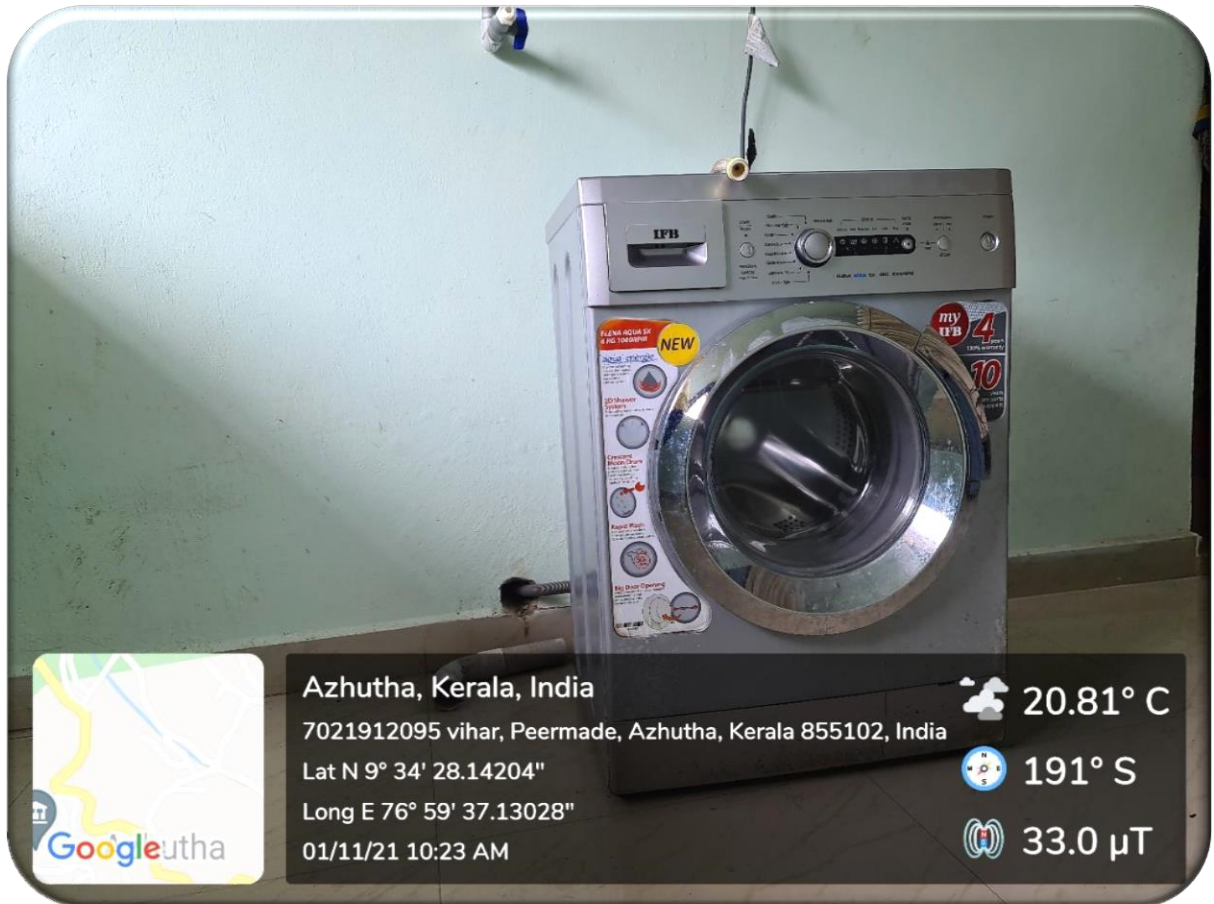

☁️ 24.25° C

🌐 307° NW

📶 34.0 μ T

Spacious dining hall in Hostel

Room facilities at SH Hostel

Sancta Maria Hostel for girls

Laundry unit at Sancta Maria Hostel

Water Heater at Sancta Maria Hostel