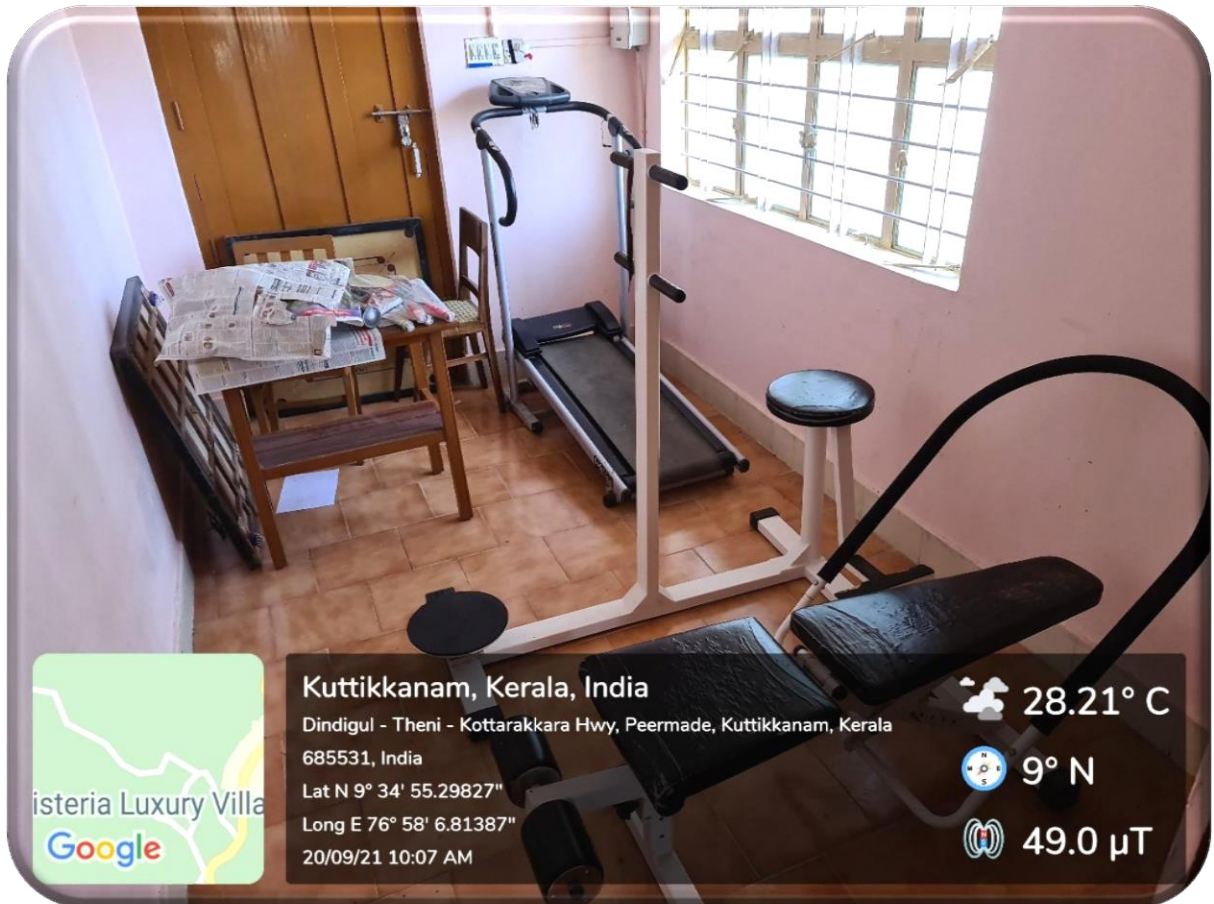

MARIAN COLLEGE KUTTIKANAM
(AUTONOMOUS)

Marian Hostels

Submitted to
THE NATIONAL ASSESSMENT AND ACCREDITATION COUNCIL (NAAC)
FOURTH CYCLE OF ASSESSMENT

Marian offers residential facilities to its students and staff. There are two hostels for boys and six hostels for girls which offer absolute security, comfortable accommodation and tasty food for students at a reasonable rate. Both hostels are situated amidst a glistening panoramic view rich with greenery. Both hostels are under the supervision of Reverend fathers and nuns. The kitchen is spacious and has modern facilities which helps in serving delicious healthy and nutritious food. The hostel has a laundry unit to facilitate students. There is a mini snack bar in the hostel which caters to the student needs. Other facilities within the hostel include Gym, badminton court, shuttle court, prayer hall, reading room, 24hour Wi-Fi etc. The college laundry service is equipped with state-of-the-art imported machinery such as industrial washing machine, industrial dryer and industrial ironing machine. Separate laundry bags are provided to the students for organizing the clothes without confusion. The laundry facility is available to students at a nominal fee.

Pathway to Maryknoll hostel

Mayknoll Hostel

Hostel premises

Well maintained dining hall with tables and chairs kept neat and clean. The dining area is open for three meals a day, Breakfast, Lunch and Dinner.

Mini snack bar in Maryknoll Hostel

Laundry unit at Maryknoll hostel

Marian Laundry unit

Marian Laundry unit

Well-equipped high-tech gym is provided with a trained instructor for maintaining physical fitness of students.