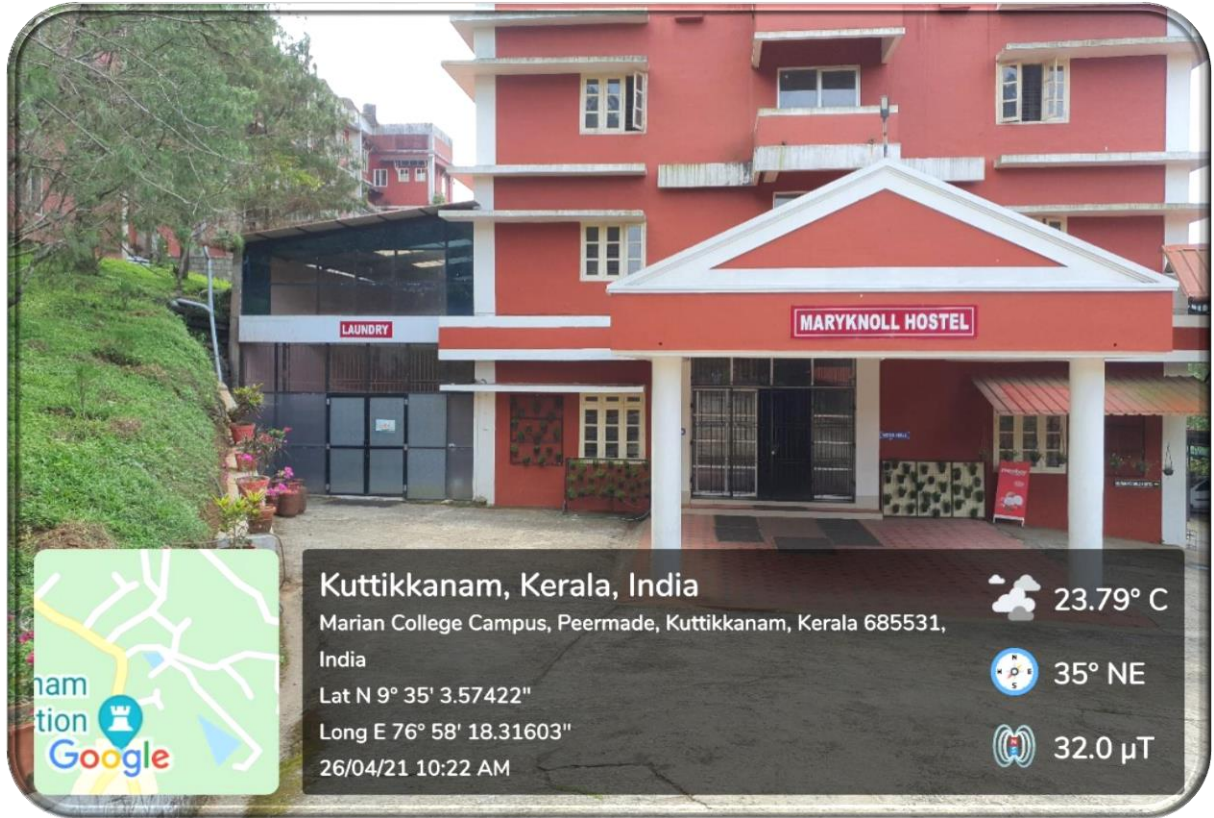

Mayknoll Hostel