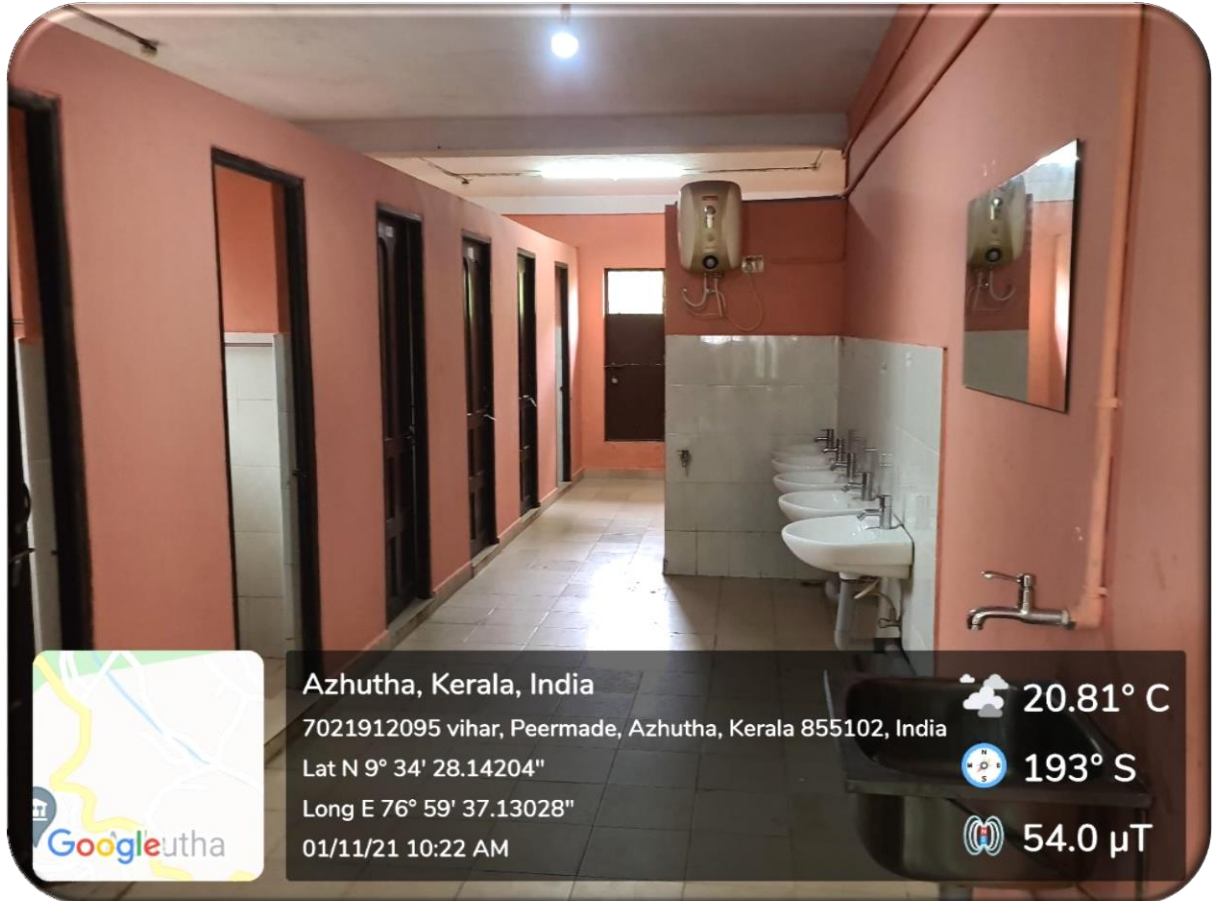

MARIAN COLLEGE KUTTIKANAM
(AUTONOMOUS)

Marian Hostels

Submitted to
THE NATIONAL ASSESSMENT AND ACCREDITATION COUNCIL (NAAC)
FOURTH CYCLE OF ASSESSMENT

Marian offers residential facilities to its students and staff. There are two hostels for boys and six hostels for girls which offer absolute security, comfortable accommodation and tasty food for students at a reasonable rate. Both hostels are situated amidst a glistening panoramic view rich with greenery. Both hostels are under the supervision of Reverend fathers and nuns. The kitchen is spacious and has modern facilities which helps in serving delicious healthy and nutritious food. The hostel has a laundry unit to facilitate students. There is a mini snack bar in the hostel which caters to the student needs. Other facilities within the hostel include Gym, badminton court, shuttle court, prayer hall, reading room, 24hour Wi-Fi etc. The college laundry service is equipped with state-of-the-art imported machinery such as industrial washing machine, industrial dryer and industrial ironing machine. Separate laundry bags are provided to the students for organizing the clothes without confusion. The laundry facility is available to students at a nominal fee.

The hostel has a recreation hall which acts as a common room for the students with facilities for indoor games. Several news-papers and magazines are subscribed to the hostels. Audio visual facilities are also provided in the hall through television and audio systems. On the innovative front, a rooftop solar system is used in hostels to provide warm water, to be used for various purposes.

☁️ 24.25° C

🌐 307° NW

📶 34.0 μ T

Spacious dining hall in Hostel

Room facilities at SH Hostel

Sancta Maria Hostel for girls

Laundry unit at Sancta Maria Hostel

Water Heater at Sancta Maria Hostel