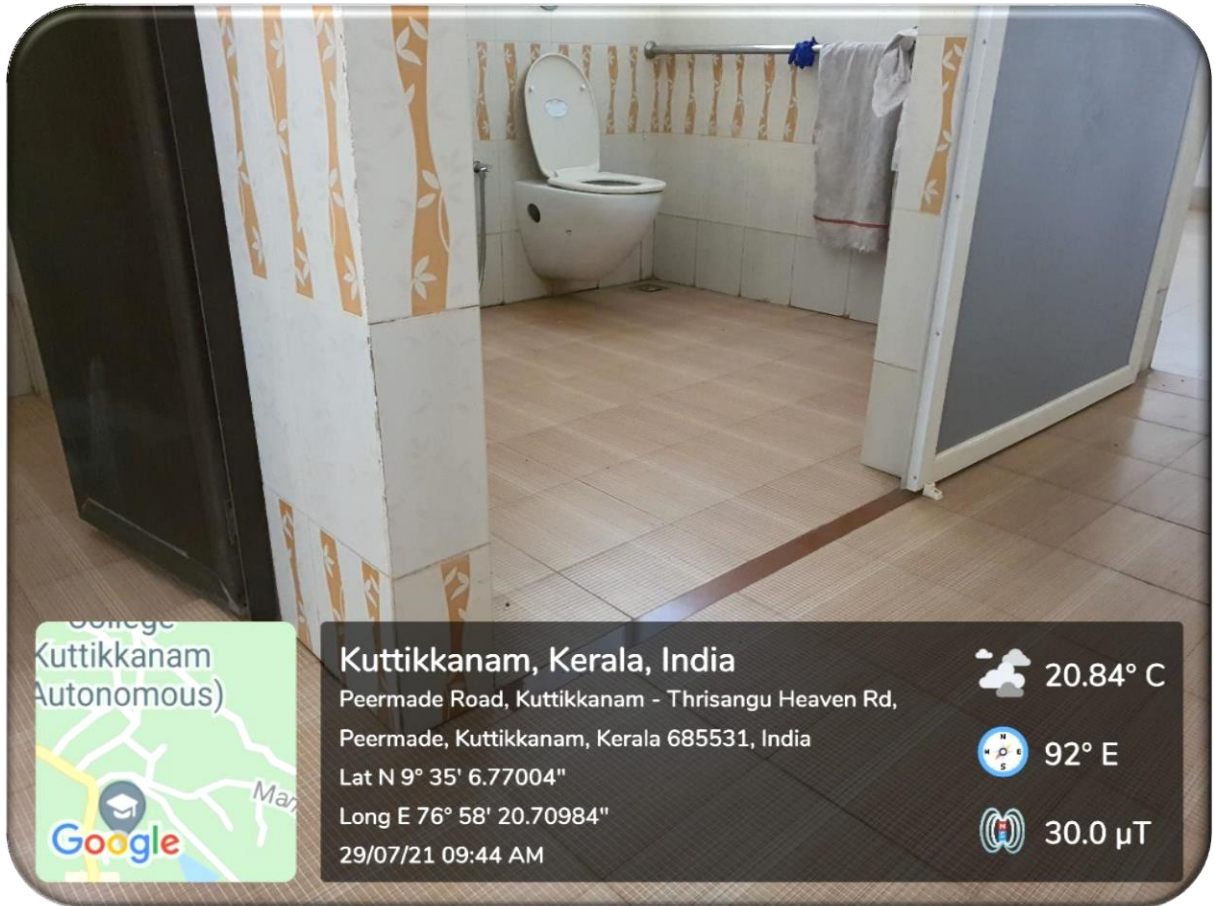

## Disabled-friendly washrooms

On campus, there are separate disabled-friendly washrooms with regular maintenance, cleanliness, and hygiene. Special toilets are available for those with physical limitations. Attendees find it easier to transfer impaired individuals to the bathroom with higher toilet seats. Additional precautions are taken to improve bathroom accessibility by giving greater space, and hold bars are designed to help people maintain their balance and reduce tiredness when standing.

Long E 76° 58' 20.42076"

29/07/21 09:44 AM

 20.79° C

 307° NW

 40.0  $\mu$ T

**Disabled-friendly washroom which can accommodate Wheelchair users**