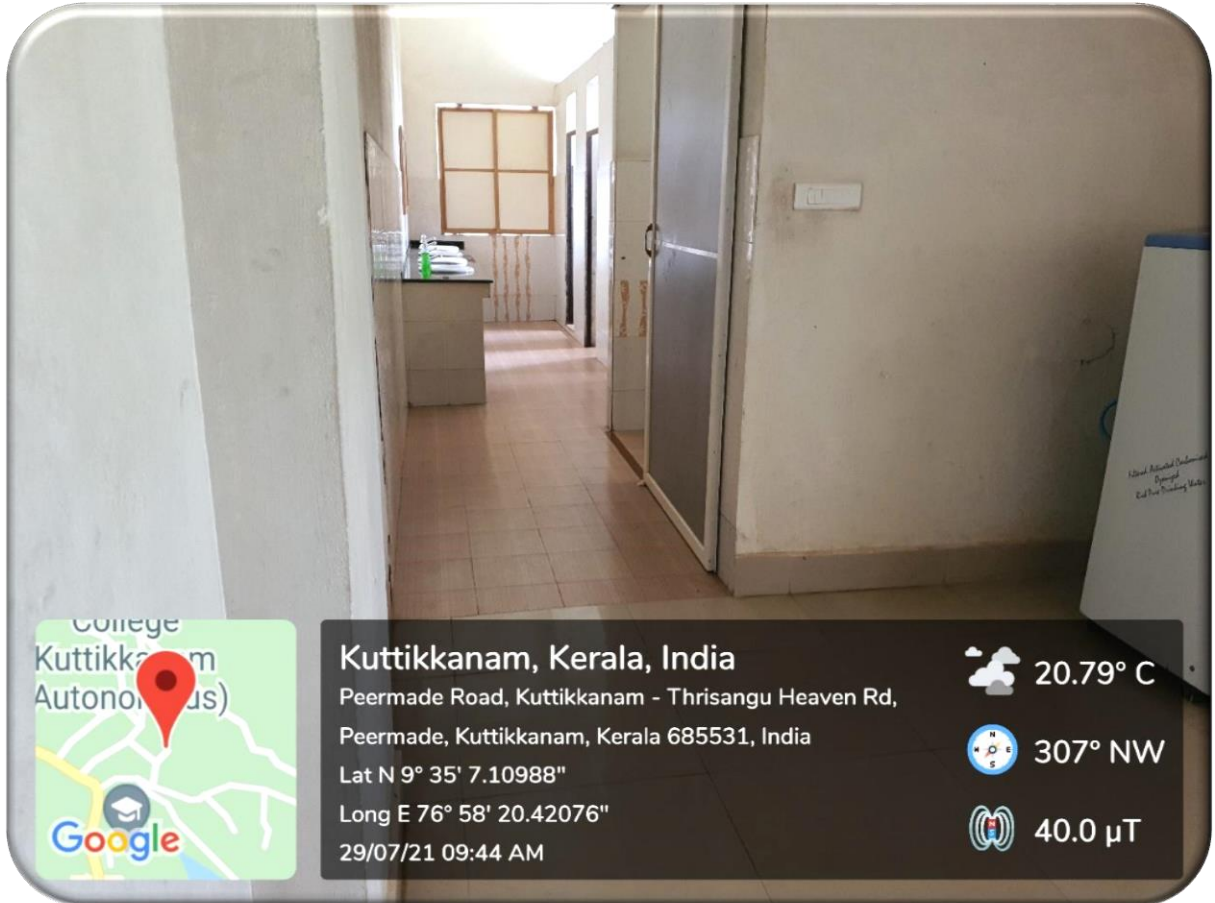

Kuttikkanam, Kerala, India

Peermade Road, Kuttikkanam - Thrisangu Heaven Rd,

Peermade, Kuttikkanam, Kerala 685531, India

Lat N 9° 35' 7.10988"

Long E 76° 58' 20.42076"

29/07/21 09:44 AM

20.79° C

307° NW

40.0 μ T