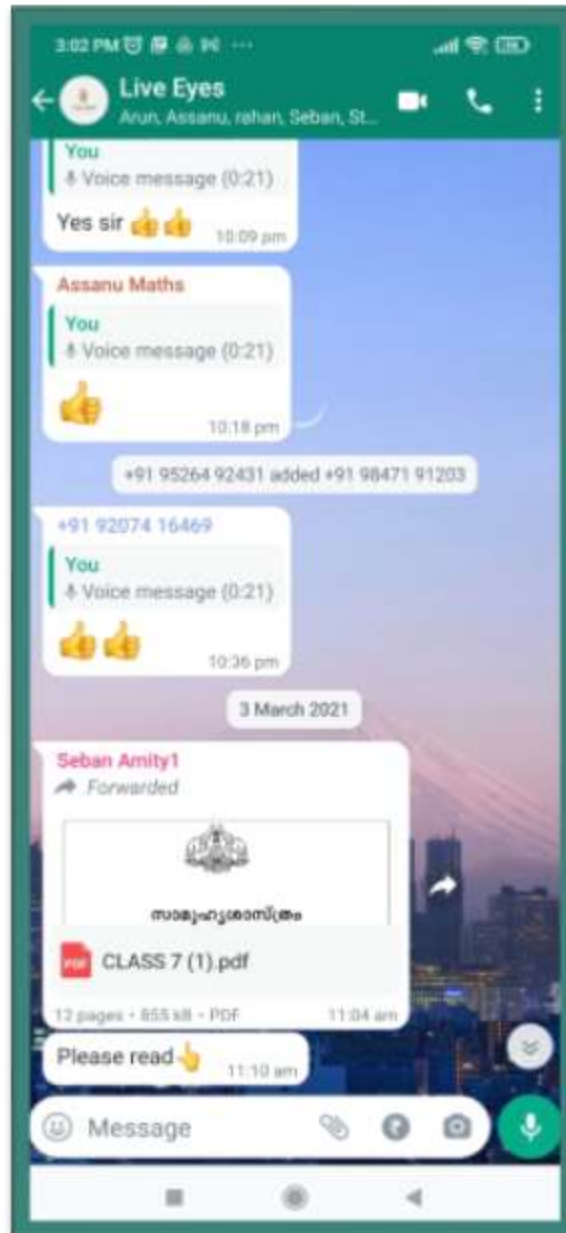

LIVE EYES

Live eyes is a What's app group for converting a documents to audio format for the visually challenged