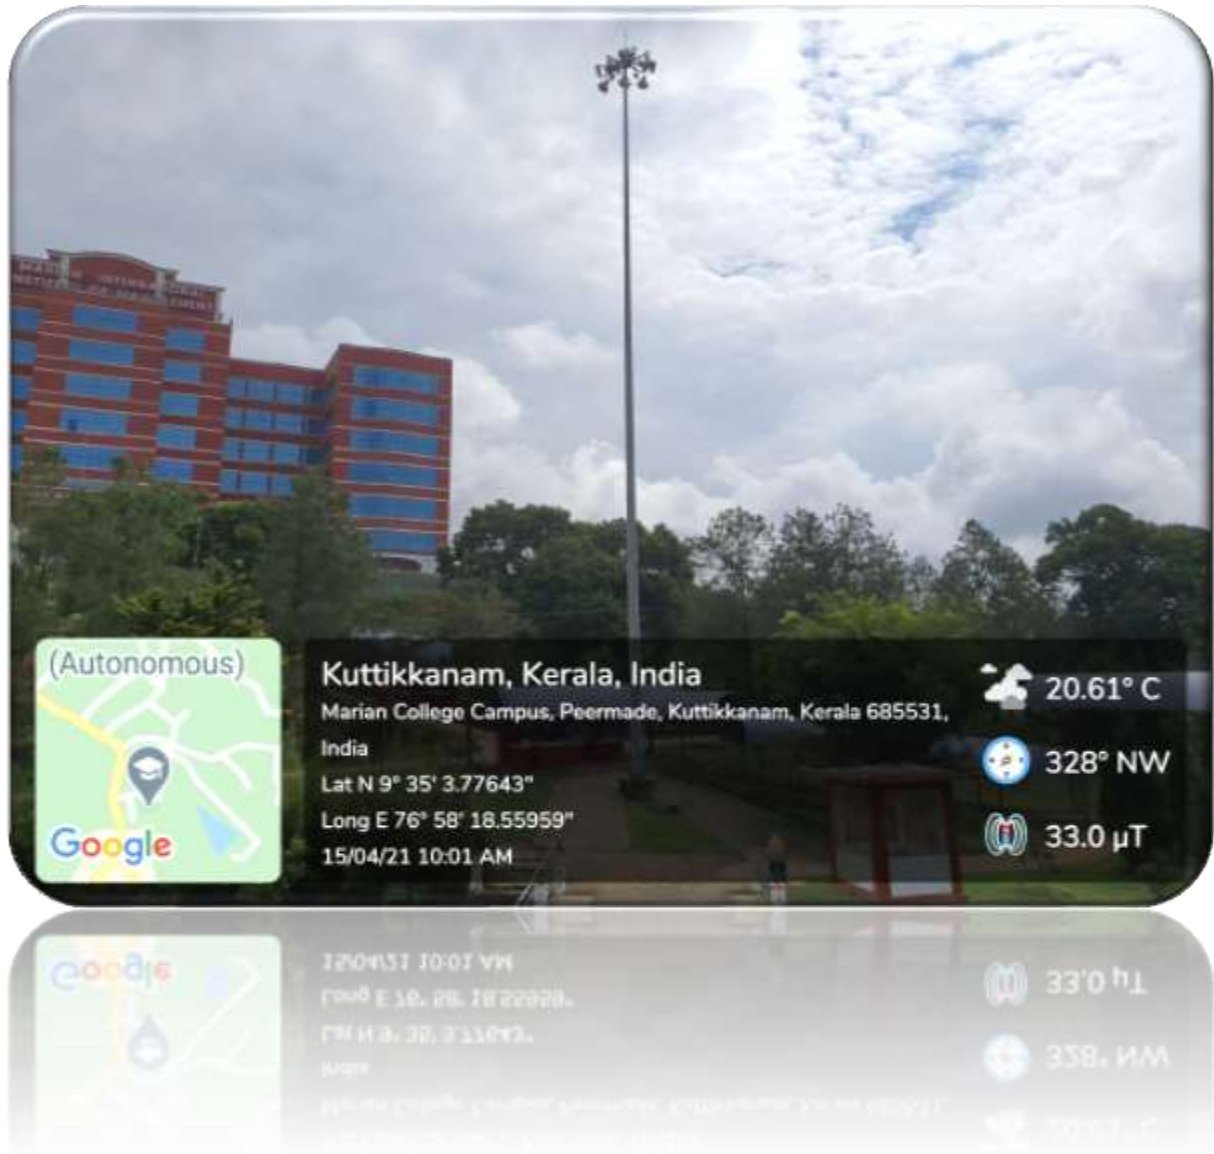

**Marian College has access to British council India Library with large collection of audio and e books**

**British Library**

**Assistance through technology - High mast lights placed in the campus have timers which will be automatically switched-on by 6.30 PM. This helps to use campus pathways during evening.**